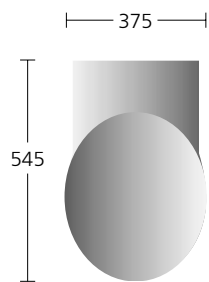

ALCHEMY COLLECTION

Alchemy 60cm washbasin
height 840

Alchemy 45cm basin

Alchemy 60cm
semi-countertop basin

Alchemy 45cm
vessel basin

Alchemy close
coupled WC suite
height 850

Alchemy
back-to-wall WC suite

Alchemy 150 x 100cm offset corner bath
(left and right handed version available)

Alchemy 170 x 75cm bath
height floor to rim 510-550