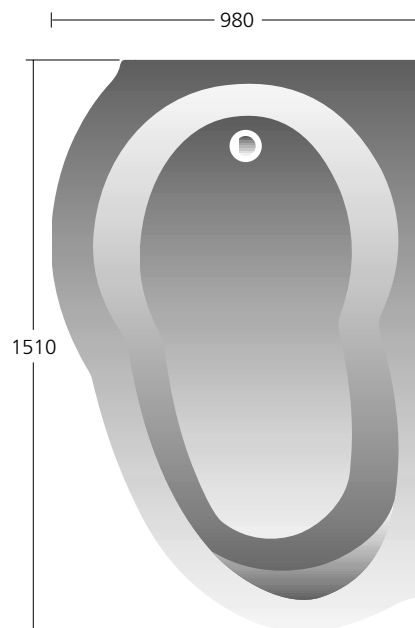

ALCHEMY COLLECTION

Alchemy 60cm washbasin
height 840

Alchemy 45cm basin

Alchemy 60cm
semi-countertop basin

Alchemy 45cm
vessel basin

Alchemy close
coupled WC suite
height 850

Alchemy
back-to-wall WC suite

Alchemy 150 x 100cm offset corner bath
(left and right handed version available)

Alchemy 170 x 75cm bath
height floor to rim 510-550