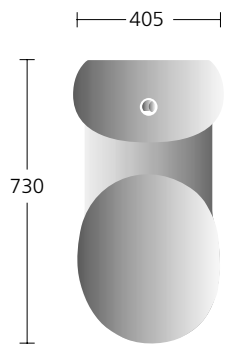

ALCHEMY COLLECTION

Alchemy 60cm washbasin
height 840

Alchemy 45cm basin

Alchemy 60cm
semi-countertop basin

Alchemy 45cm
vessel basin

Alchemy close
coupled WC suite
height 850

Alchemy
back-to-wall WC suite

Alchemy 150 x 100cm offset corner bath
(left and right handed version available)

Alchemy 170 x 75cm bath
height floor to rim 510-550