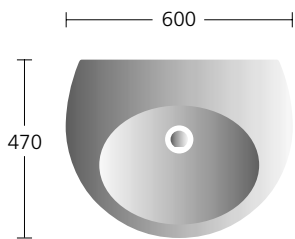

ALCHEMY COLLECTION

Alchemy 60cm washbasin
height 840

Alchemy 45cm basin

Alchemy 60cm
semi-countertop basin

Alchemy 45cm
vessel basin

Alchemy close
coupled WC suite
height 850

Alchemy
back-to-wall WC suite

Alchemy 150 x 100cm offset corner bath
(left and right handed version available)

Alchemy 170 x 75cm bath
height floor to rim 510-550