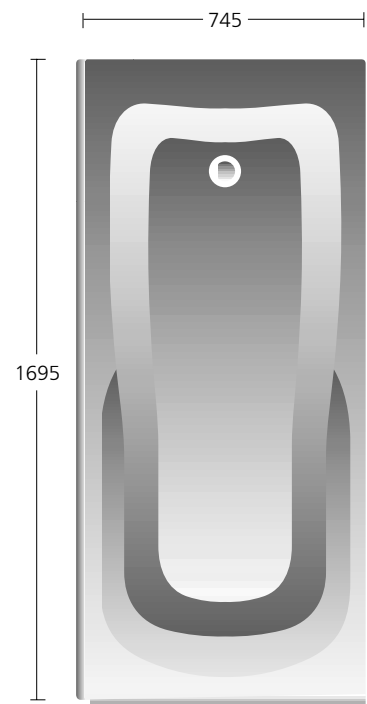

ALCHEMY COLLECTION

Alchemy 60cm washbasin
height 840

Alchemy 45cm basin

Alchemy 60cm
semi-countertop basin

Alchemy 45cm
vessel basin

Alchemy close
coupled WC suite
height 850

Alchemy
back-to-wall WC suite

Alchemy 150 x 100cm offset corner bath
(left and right handed version available)

Alchemy 170 x 75cm bath
height floor to rim 510-550