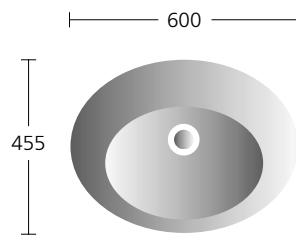

ALCHEMY COLLECTION

Alchemy 60cm washbasin
height 840

Alchemy 45cm basin

Alchemy 60cm
semi-countertop basin

Alchemy 45cm
vessel basin

Alchemy close
coupled WC suite
height 850

Alchemy
back-to-wall WC suite

Alchemy 150 x 100cm offset corner bath
(left and right handed version available)

Alchemy 170 x 75cm bath
height floor to rim 510-550