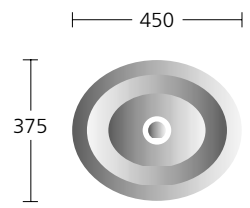

ALCHEMY COLLECTION

Alchemy 60cm washbasin
height 840

Alchemy 45cm basin

Alchemy 60cm
semi-countertop basin

Alchemy 45cm
vessel basin

Alchemy close
coupled WC suite
height 850

Alchemy
back-to-wall WC suite

Alchemy 150 x 100cm offset corner bath
(left and right handed version available)

Alchemy 170 x 75cm bath
height floor to rim 510-550