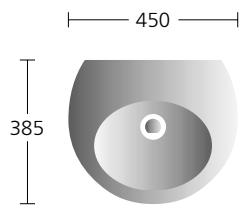

ALCHEMY COLLECTION

Alchemy 60cm washbasin
height 840

Alchemy 45cm basin

Alchemy 60cm
semi-countertop basin

Alchemy 45cm
vessel basin

Alchemy close
coupled WC suite
height 850

Alchemy
back-to-wall WC suite

Alchemy 150 x 100cm offset corner bath
(left and right handed version available)

Alchemy 170 x 75cm bath
height floor to rim 510-550