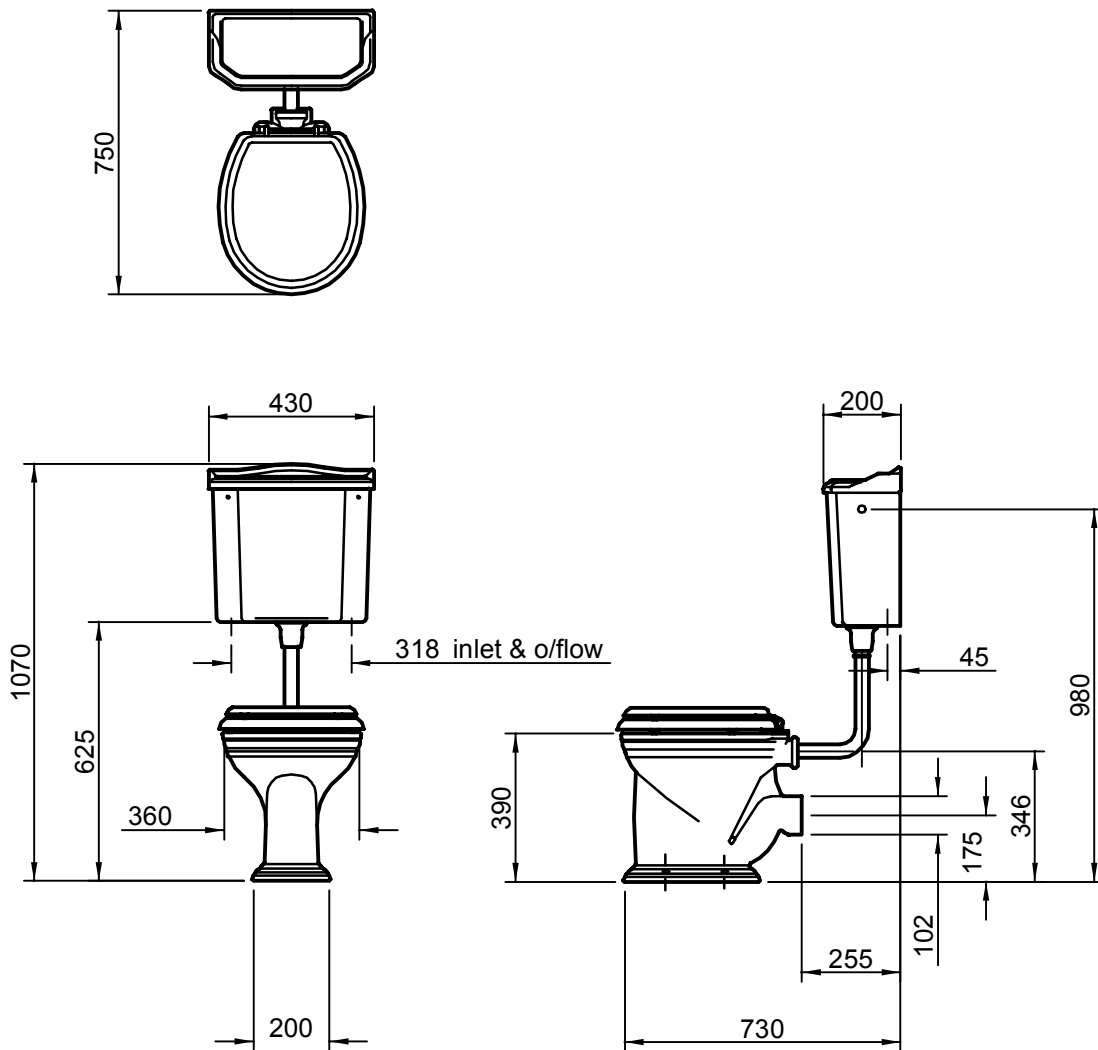

BALASANI LOW LEVEL CLOSET & CISTERN

scale 1:20

Issue 4

file ref. ballwc_feb2001.dft

05/02

r1. Description changed from pan to closet,
cistern height changed to 625 (was 675)
05.02