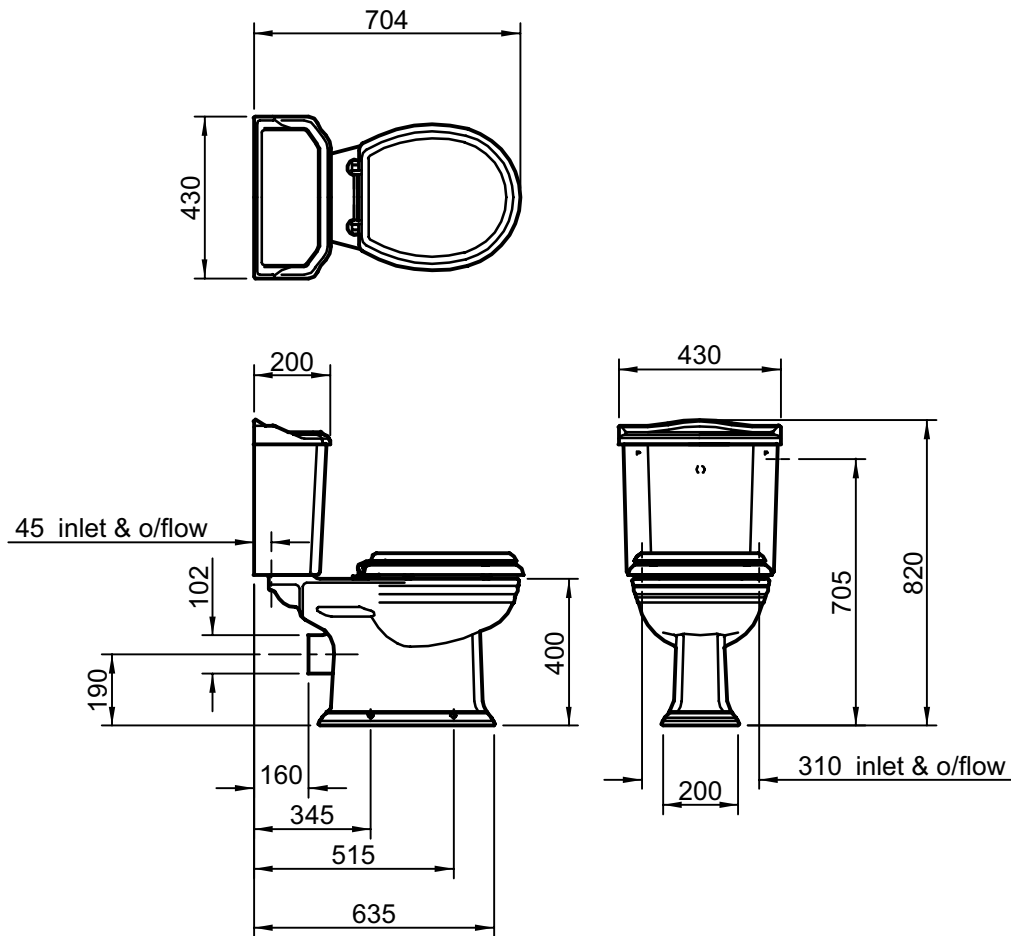

BALASANI CLOSE COUPLED CLOSET & CISTERN

scale 1:20

Issue 3

file ref. balccwc_feb2001.dft

05/02

r1. Description changed from pan to closet,
pan height added .05.02