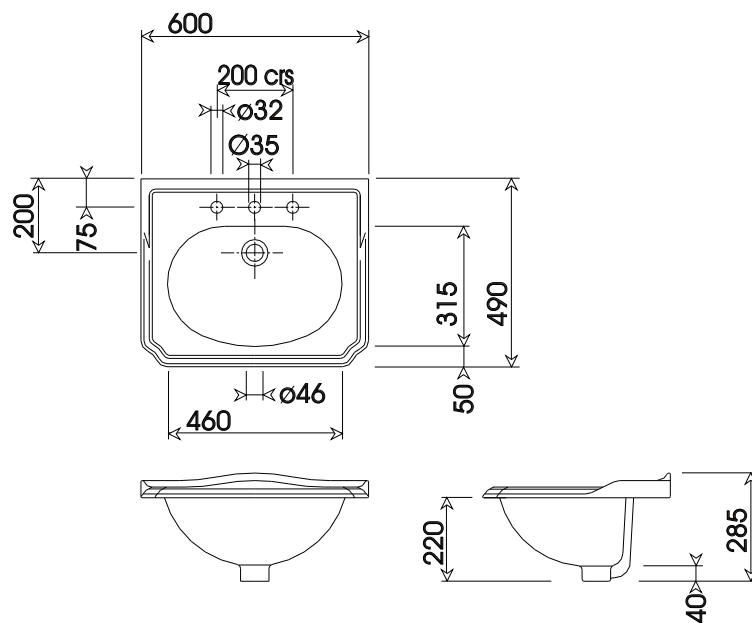

BALASANI 60cm BASIN 2 OR 3TH

SCALE 1:20

5/02

R1. Taphole options changed to reflect BCS options. Euro connection dims' removed.