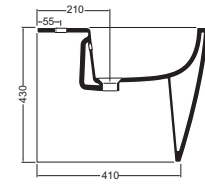

Ego wall hung pan £315.26
 Ego seat £82.98
Total: £398.24

Fischer H-Frame supports £89.00

Ego 75cm basin, 1 tap hole £311.17

Ego wall hung bidet £315.26

Picture shown is Ego 90cm basin | Ego back to wall WC | Ego back to wall bidet | Ego 40x115cm mirror
Ego 140cm 2 drawer wall unit wenge

Ego back to wall bidet £307.68

Ego 90cm basin, 1 tap hole £436.89

Ego 140cm 2 drawer wall unit wenge £990.08*

Ego 40x115cm mirror £316.83*

Ego back to wall pan £307.68
Ego seat £82.98
Total £390.66

Ego 60cm basin, 1 tap hole £226.31