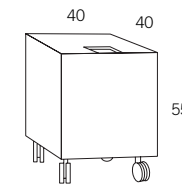

Ego mobile laundry basket wenge £537.47*