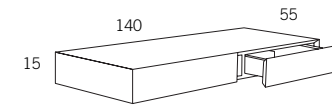

Ego 140cm 2 drawer wall unit wenge £990.08*