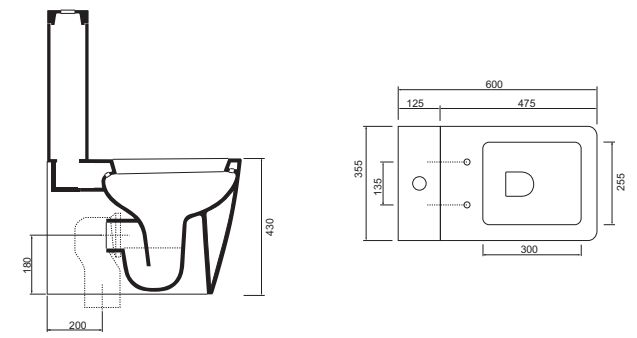

- Ego close coupled pan £320.25
- Ego close coupled cistern £106.60
- Ego cistern fittings including button £46.68
- Ego seat £82.98
- **Total £556.51**