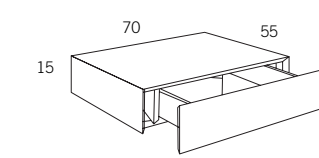

Ego 70cm 1 drawer wall unit wenge £622.34