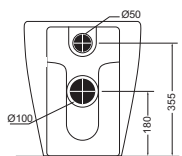

Ego back to wall bidet £307.68

Ego 90cm basin, 1 tap hole £436.89

Ego 140cm 2 drawer wall unit wenge £990.08*

Ego 40x115cm mirror £316.83*

Ego back to wall pan £307.68
Ego seat £82.98
Total £390.66

Ego 60cm basin, 1 tap hole £226.31