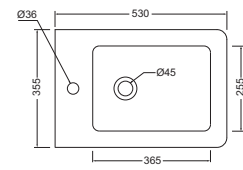

Ego wall hung pan £315.26
 Ego seat £82.98
Total: £398.24

Fischer H-Frame supports £89.00

Ego 75cm basin, 1 tap hole £311.17

Ego wall hung bidet £315.26

Picture shown is Ego 90cm basin | Ego back to wall WC | Ego back to wall bidet | Ego 40x115cm mirror
Ego 140cm 2 drawer wall unit wenge

Ego back to wall bidet £307.68

Ego 90cm basin, 1 tap hole £436.89

Ego 140cm 2 drawer wall unit wenge £990.08*

Ego 40x115cm mirror £316.83*

Ego back to wall pan £307.68
Ego seat £82.98
Total £390.66

Ego 60cm basin, 1 tap hole £226.31