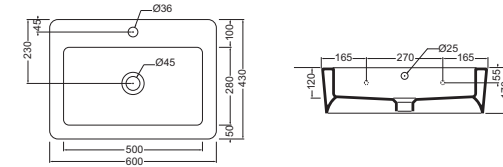

Ego back to wall bidet £307.68

Ego 90cm basin, 1 tap hole £436.89

Ego 140cm 2 drawer wall unit wenge £990.08*

Ego 40x115cm mirror £316.83*

Ego back to wall pan £307.68
Ego seat £82.98
Total £390.66

Ego 60cm basin, 1 tap hole £226.31