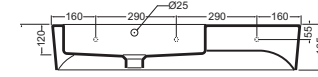

Ego wall hung pan £315.26
 Ego seat £82.98
Total: £398.24

Fischer H-Frame supports £89.00

Ego 75cm basin, 1 tap hole £311.17

Ego wall hung bidet £315.26

Picture shown is Ego 90cm basin | Ego back to wall WC | Ego back to wall bidet | Ego 40x115cm mirror
Ego 140cm 2 drawer wall unit wenge

Ego back to wall bidet £307.68

Ego 90cm basin, 1 tap hole £436.89

Ego 140cm 2 drawer wall unit wenge £990.08*

Ego 40x115cm mirror £316.83*

Ego back to wall pan £307.68
Ego seat £82.98
Total £390.66

Ego 60cm basin, 1 tap hole £226.31