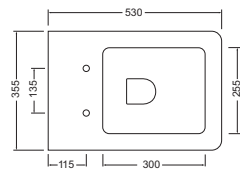

Ego back to wall bidet £307.68

Ego 90cm basin, 1 tap hole £436.89

Ego 140cm 2 drawer wall unit wenge £990.08*

Ego 40x115cm mirror £316.83*

Ego back to wall pan £307.68
Ego seat £82.98
Total £390.66

Ego 60cm basin, 1 tap hole £226.31