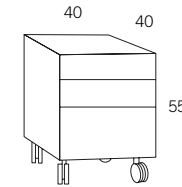

Ego 3 drawer floor unit wenge £792.07*