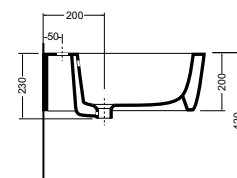

Ego wall hung pan £315.26
 Ego seat £82.98
Total: £398.24

Fischer H-Frame supports £89.00

Ego 75cm basin, 1 tap hole £311.17

Ego wall hung bidet £315.26

Picture shown is Ego 90cm basin | Ego back to wall WC | Ego back to wall bidet | Ego 40x115cm mirror
Ego 140cm 2 drawer wall unit wenge

Ego back to wall bidet £307.68

Ego 90cm basin, 1 tap hole £436.89

Ego 140cm 2 drawer wall unit wenge £990.08*

Ego 40x115cm mirror £316.83*

Ego back to wall pan £307.68
Ego seat £82.98
Total £390.66

Ego 60cm basin, 1 tap hole £226.31