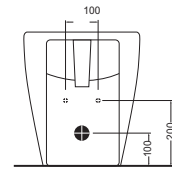

Ego wall hung pan £315.26
 Ego seat £82.98
Total: £398.24

Fischer H-Frame supports £89.00

Ego 75cm basin, 1 tap hole £311.17

Ego wall hung bidet £315.26

Picture shown is Ego 90cm basin | Ego back to wall WC | Ego back to wall bidet | Ego 40x115cm mirror
Ego 140cm 2 drawer wall unit wenge

Ego back to wall bidet £307.68

Ego 90cm basin, 1 tap hole £436.89

Ego 140cm 2 drawer wall unit wenge £990.08*

Ego 40x115cm mirror £316.83*

Ego back to wall pan £307.68
Ego seat £82.98
Total £390.66

Ego 60cm basin, 1 tap hole £226.31