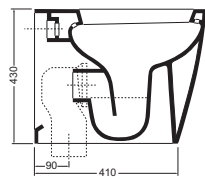

Ego wall hung pan £315.26
 Ego seat £82.98
Total: £398.24

Fischer H-Frame supports £89.00

Ego 75cm basin, 1 tap hole £311.17

Ego wall hung bidet £315.26

Picture shown is Ego 90cm basin | Ego back to wall WC | Ego back to wall bidet | Ego 40x115cm mirror
Ego 140cm 2 drawer wall unit wenge

Ego back to wall bidet £307.68

Ego 90cm basin, 1 tap hole £436.89

Ego 140cm 2 drawer wall unit wenge £990.08*

Ego 40x115cm mirror £316.83*

Ego back to wall pan £307.68
Ego seat £82.98
Total £390.66

Ego 60cm basin, 1 tap hole £226.31