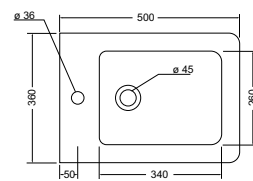

Ego wall hung pan £315.26
 Ego seat £82.98
Total: £398.24

Fischer H-Frame supports £89.00

Ego 75cm basin, 1 tap hole £311.17

Ego wall hung bidet £315.26

Picture shown is Ego 90cm basin | Ego back to wall WC | Ego back to wall bidet | Ego 40x115cm mirror
Ego 140cm 2 drawer wall unit wenge

Ego back to wall bidet £307.68

Ego 90cm basin, 1 tap hole £436.89

Ego 140cm 2 drawer wall unit wenge £990.08*

Ego 40x115cm mirror £316.83*

Ego back to wall pan £307.68
Ego seat £82.98
Total £390.66

Ego 60cm basin, 1 tap hole £226.31