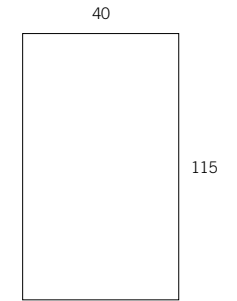

Ego wall hung pan £315.26
 Ego seat £82.98
Total: £398.24

Fischer H-Frame supports £89.00

Ego 75cm basin, 1 tap hole £311.17

Ego wall hung bidet £315.26

Picture shown is Ego 90cm basin | Ego back to wall WC | Ego back to wall bidet | Ego 40x115cm mirror
Ego 140cm 2 drawer wall unit wenge

Ego back to wall bidet £307.68

Ego 90cm basin, 1 tap hole £436.89

Ego 140cm 2 drawer wall unit wenge £990.08*

Ego 40x115cm mirror £316.83*

Ego back to wall pan £307.68
Ego seat £82.98
Total £390.66

Ego 60cm basin, 1 tap hole £226.31