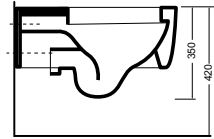

Ego wall hung pan £315.26
 Ego seat £82.98
Total: £398.24

Fischer H-Frame supports £89.00

Ego 75cm basin, 1 tap hole £311.17

Ego wall hung bidet £315.26

Picture shown is Ego 90cm basin | Ego back to wall WC | Ego back to wall bidet | Ego 40x115cm mirror
Ego 140cm 2 drawer wall unit wenge

Ego back to wall bidet £307.68

Ego 90cm basin, 1 tap hole £436.89

Ego 140cm 2 drawer wall unit wenge £990.08*

Ego 40x115cm mirror £316.83*

Ego back to wall pan £307.68
Ego seat £82.98
Total £390.66

Ego 60cm basin, 1 tap hole £226.31