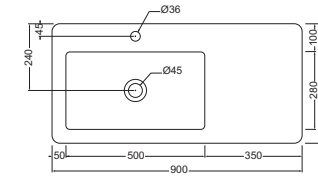

Ego wall hung pan £315.26
 Ego seat £82.98
Total: £398.24

Fischer H-Frame supports £89.00

Ego 75cm basin, 1 tap hole £311.17

Ego wall hung bidet £315.26

Picture shown is Ego 90cm basin | Ego back to wall WC | Ego back to wall bidet | Ego 40x115cm mirror
Ego 140cm 2 drawer wall unit wenge

Ego back to wall bidet £307.68

Ego 90cm basin, 1 tap hole £436.89

Ego 140cm 2 drawer wall unit wenge £990.08*

Ego 40x115cm mirror £316.83*

Ego back to wall pan £307.68
Ego seat £82.98
Total £390.66

Ego 60cm basin, 1 tap hole £226.31