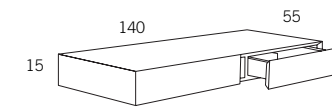

Ego wall hung pan £315.26
 Ego seat £82.98
Total: £398.24

Fischer H-Frame supports £89.00

Ego 75cm basin, 1 tap hole £311.17

Ego wall hung bidet £315.26

Picture shown is Ego 90cm basin | Ego back to wall WC | Ego back to wall bidet | Ego 40x115cm mirror
Ego 140cm 2 drawer wall unit wenge

Ego back to wall bidet £307.68

Ego 90cm basin, 1 tap hole £436.89

Ego 140cm 2 drawer wall unit wenge £990.08*

Ego 40x115cm mirror £316.83*

Ego back to wall pan £307.68
Ego seat £82.98
Total £390.66

Ego 60cm basin, 1 tap hole £226.31