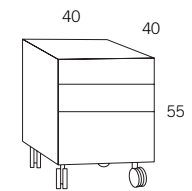

Ego 3 drawer floor unit wenge £792.07*