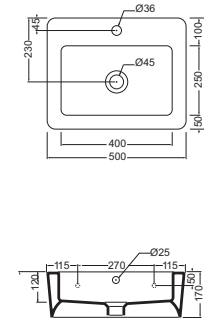

Ego 50cm basin, 1 tap hole £210.59