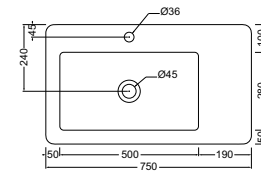

Ego wall hung pan £315.26
 Ego seat £82.98
Total: £398.24

Fischer H-Frame supports £89.00

Ego 75cm basin, 1 tap hole £311.17

Ego wall hung bidet £315.26

Picture shown is Ego 90cm basin | Ego back to wall WC | Ego back to wall bidet | Ego 40x115cm mirror
Ego 140cm 2 drawer wall unit wenge

Ego back to wall bidet £307.68

Ego 90cm basin, 1 tap hole £436.89

Ego 140cm 2 drawer wall unit wenge £990.08*

Ego 40x115cm mirror £316.83*

Ego back to wall pan £307.68
Ego seat £82.98
Total £390.66

Ego 60cm basin, 1 tap hole £226.31