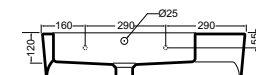

Ego wall hung pan £315.26
 Ego seat £82.98
Total: £398.24

Fischer H-Frame supports £89.00

Ego 75cm basin, 1 tap hole £311.17

Ego wall hung bidet £315.26

Picture shown is Ego 90cm basin | Ego back to wall WC | Ego back to wall bidet | Ego 40x115cm mirror
Ego 140cm 2 drawer wall unit wenge