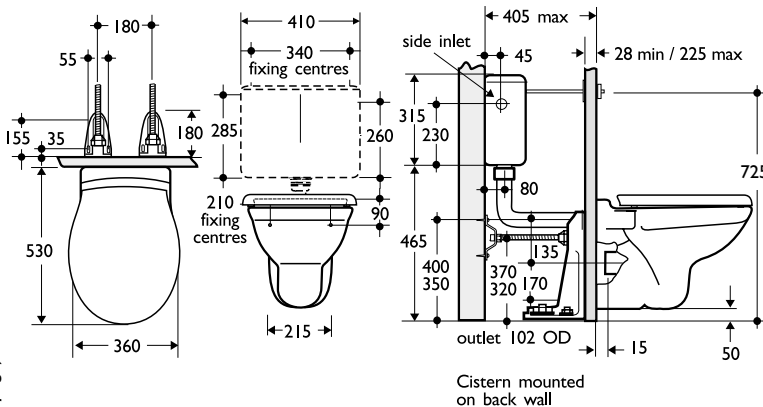

Material

Vitreous china

Weight

WC pan 16.6kg
Seat & cover 3.0kg
Support brackets 5.5kg

Colours

Available in White, Old English White or Whisper Cream. Representations of colours available appear in Section 3, Colours

Standards

Vitreous china to BS 3402

Options

E6020AZ 28mm lever, light gold plated
E6021AA 405mm lever, chrome plated
E6021AZ 405mm lever, light gold plated
E7597AZ seat hinge set, light gold plated

Special notes

WC screwed to floor and joint to wall sealed with waterproof sealant (not supplied)

Scale 1:25 approx (A4 page)