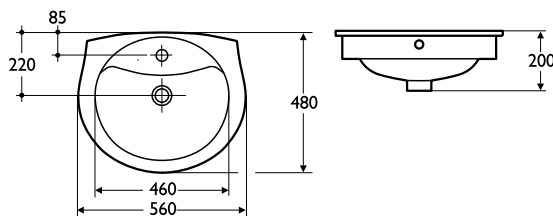

**Material**

Vitreous china

**Weight**

Washbasin 11.7 kg

**Colours**

Available in White,  
Old English White  
or Whisper Cream.  
Representations of  
colours available appear  
in Section 3, Colours

**Standards**

Vitreous china to  
BS 3402

**Designer**

Robin Levien, London

**Special notes**

self-rimming for drop-in  
installation as per  
template supplied and  
joint sealed with  
waterproof sealant  
(not supplied)