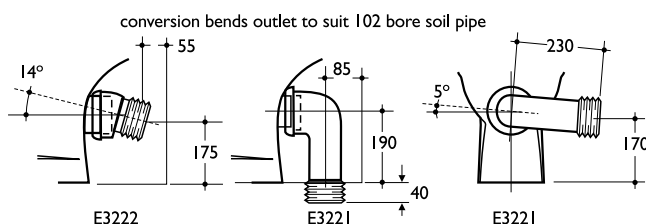

E7597AZ light gold plated seat hinge set

Associated Products

Panekta Connectors

E3222 converts to P trap

E3221 converts to S or turned P trap

Special notes

WC screwed to floor and cistern screwed to wall

Scale 1:25 approx (A4 page)