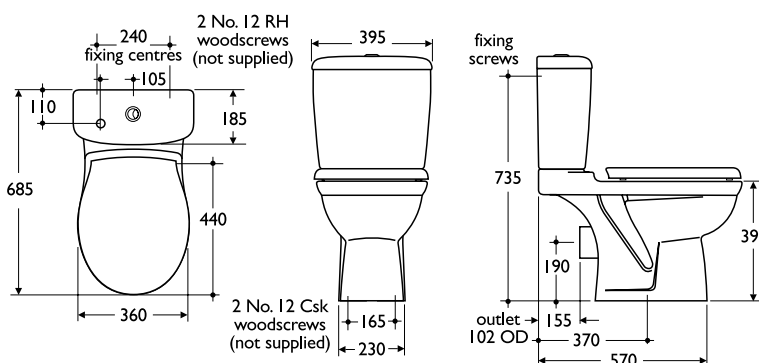

Illustrated

E7533 Alto floor standing WC pan with horizontal outlet

E7514 push button dual flush valve cistern, 6 litre, bottom supply and internal overflow

E7590 Alto seat & cover with stainless steel hinges

Material

Vitreous china

Weight

WC pan 20.0kg

Cistern 11.8kg

Seat & cover 3.0kg

Colours

Available in White, Old English White or Whisper Cream. Representations of colours available appear in Section 3, Colours

Standards

Vitreous china to BS 3402

Options

E7512 syphon 6 litre cistern with chrome plated lever, bottom supply and internal overflow

E8643AZ light gold plated lever

E4448AZ light gold plated push button for valve cistern

E7597AZ light gold plated seat hinge set

Associated Products

Panekta Connectors

E3222 converts to P trap

E3221 converts to S or turned P trap

Special notes

WC screwed to floor and cistern screwed to wall

Scale 1:25 approx (A4 page)