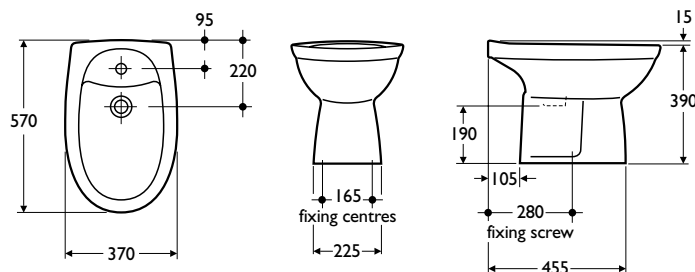

R3706 Alto bidet, single taphole for over rim supply  
E6900 Waterways monoblock mixer with pop-up waste  
E6030 Crystal handles

**Material**

Vitreous china

**Weight**

Bidet 17.6kg

**Colours**

Available in White, Old English White or Whisper Cream. Representations of colours available appear in Section 3, Colours

**Standards**

Vitreous china to BS 3402

Scale 1:25 approx (A4 page)