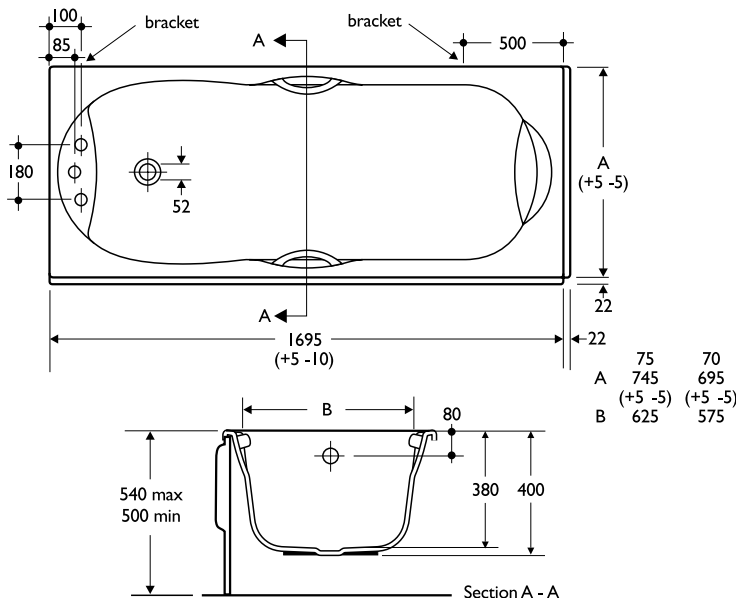

baths  
**alto 75 • 70**

Luxury 170cm bath in Idealform™ with comfortable headrest, twin handgrips.

Available with Spa system.

- *Luxury bath*
- *Integral headrest*
- *Spa system option*
- *Part of design matched suite*
- *Available in 2 widths*

Scale 1:25 approx (A4 page)

**Illustrated**

**E7685** Alto bath 170cm x 75cm, chrome plated handgrips, no tapholes  
**E6910** Waterways twin flow bath filler;  
**E6030** Crystal handles  
**E5795** 1 1/2in combined bath pop-up waste and overflow with  
**E5800** operating handle and plug cover  
**E4130** Uniline 170 cm front panel  
**E4190** Uniline 75 cm end panel

**Material**

Idealform™ cast acrylic sheet, fully reinforced

**Capacity**

39 gallons/175 litres (to overflow)

**Weight**

75cm bath 18.5kg  
 70cm bath 18.0kg

**Colours**

Available in White, Old English White or Whisper Cream. Representations of colours available appear in Section 3, Colours

**Options**

**E7684** 75cm bath width 2 tapholes  
**E7694** 170cm x 70cm bath chrome plated handgrips 2 end tapholes  
**E7695** 70cm bath no tapholes  
**E4140** 70cm Uniline end panel  
**E7061AZ** handgrips light gold plated