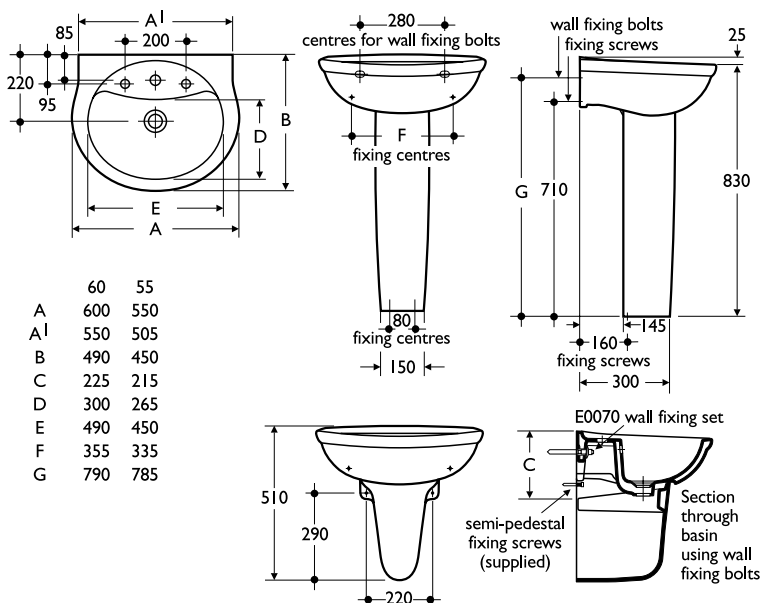

- E7465 Alto 60cm washbasin, single taphole
- E7402 pedestal
- E0070 washbasin wall fixing set
- E0675 Waterways ceramic disc washbasin mixer
- E6030 Crystal handles

Material

Vitreous china

Weight

- 60cm washbasin 15.4kg
- 55cm washbasin 14.1kg
- Pedestal 10.5kg
- Semi Pedestal 8.5kg

Colours

Available in White, Old English White or Whisper Cream. Representations of colours available appear in Section 3, Colours

Standards

Vitreous china to BS 3402

Designer

Robin Levien, London

Options

- E7466 Alto 60cm washbasin 2 tapholes
- E7455 Alto 55cm washbasin single taphole
- E7456 Alto 55cm washbasin 2 tapholes
- E7495 semi-pedestal

Special notes

Washbasin wall mounted using E0070 wall fixing set, with semi-pedestal screwed to wall or full pedestal mounted using No12 fixing screws (not supplied)

Scale 1:25 approx (A4 page)