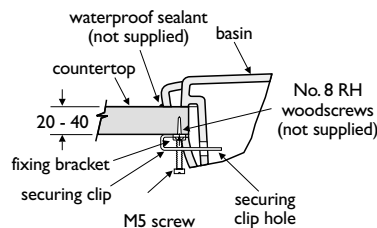

Designer

Robin Levien, London

Options

E7586 Alto 55cm, semi-countertop washbasin, 2 tapholes

Special notes

Washbasin fixed to countertop with securing clips provided. Joint sealed with waterproof sealant (not supplied)