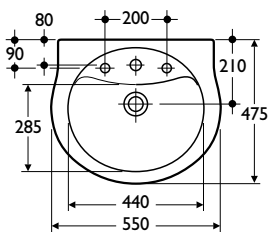

Material

Vitreous china

Weight

55cm washbasin 12.7kg

Colours

Available in White, Old English White or Whisper Cream. Representations of colours available appear in Section 3, Colours

Standards

Vitreous china to BS 3402

Designer

Robin Levien, London

Options

E7586 Alto 55cm, semi-countertop washbasin, 2 tapholes

Special notes

Washbasin fixed to countertop with securing clips provided. Joint sealed with waterproof sealant (not supplied)

Scale 1:25 approx (A4 page)