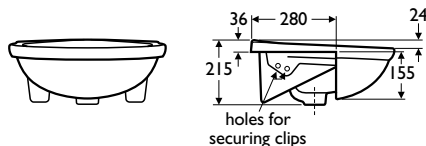

washbasins

alto 55 semi-countertop

Semi-countertop washbasin for countertops.

- *Rounded design*
- *Domestic, hotel and commercial*
- *Versatile*

semi-countertop

washbasins

Illustrated

E7585 Alto 55cm semi-countertop washbasin, single taphole
E0675 Waterways CD ceramic disc monoblock washbasin mixer with pop-up waste
E6030 Crystal handles

Material

Vitreous china

Weight

55cm washbasin 12.7kg

Colours

Available in White, Old English White or Whisper Cream. Representations of colours available appear in Section 3, Colours

Standards

Vitreous china to BS 3402

Designer

Robin Levien, London

Options

E7586 Alto 55cm, semi-countertop washbasin, 2 tapholes

Special notes

Washbasin fixed to countertop with securing clips provided. Joint sealed with waterproof sealant (not supplied)

Scale 1:25 approx (A4 page)