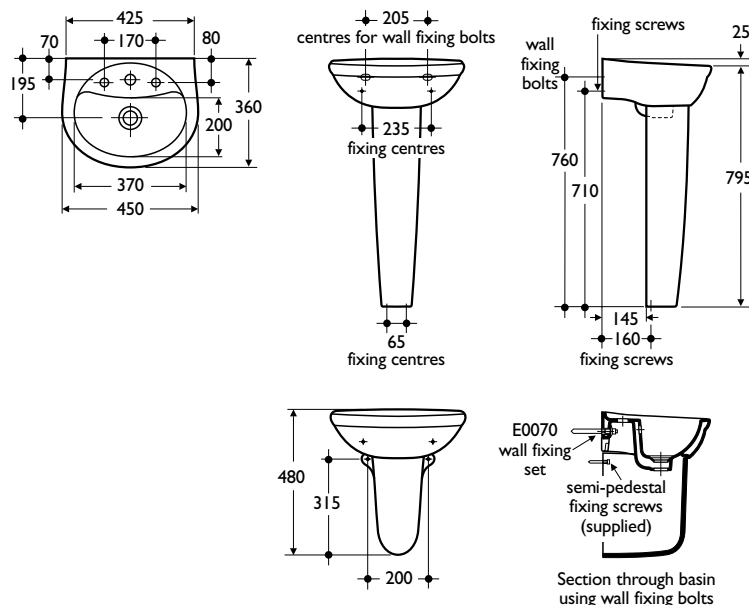

E7425 Alto 45cm washbasin, single central taphole  
E7502 semi-pedestal  
E0070 wall fixing set  
E0625 Waterways ceramic disc washbasin monoblock with swivel spout and pop-up waste  
E6030 Crystal handles

**Material**

Vitreous china

**Weight**

45cm washbasin 8.3kg  
Pedestal 10.0kg  
Semi-pedestal 6.5kg

**Colours**

Available in White, Old English White or Whisper Cream. Representations of colours available appear in Section 3, Colours

**Standards**

Vitreous china to BS 3402

**Designer**

Robin Levien, London

**Options**

E7426 2 tapholes and chainstay hole  
E0200 pedestal

**Special notes**

Washbasin wall mounted using E0070 wall fixing set, with semi-pedestal screwed to wall

Scale 1:25 approx (A4 page)